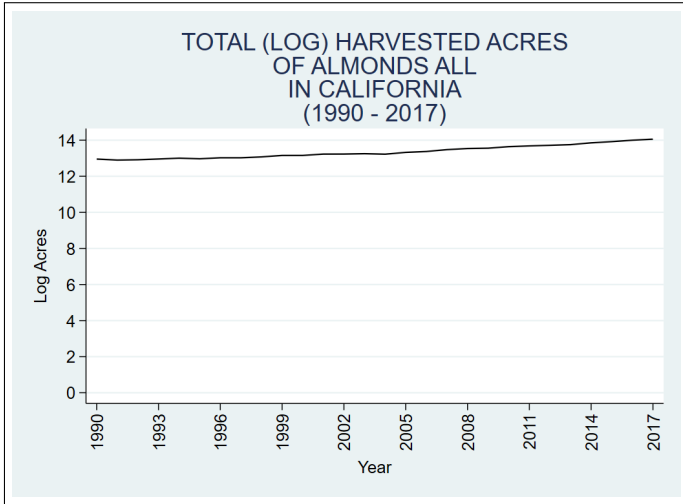

California Nut Crop Harvested Acres Graphs (1990 - 2017)

Prepared by Zachariah Rutledge
Using California Agricultural Commisioners' Reports*

*Data retrieved from: https://www.nass.usda.gov/Statistics_by_State/California/Publications/AgComm/index.php

Total Nut Crop Harvested Acres

Log Nut Crop Harvested Acres

Nut Crop Harvested Acres

TOTAL (LOG) HARVESTED ACRES
OF WALNUTS ENGLISH
IN CALIFORNIA
(1990 - 2017)

TOTAL HARVESTED ACRES
OF WALNUTS ENGLISH
IN CALIFORNIA
(1990 - 2017)