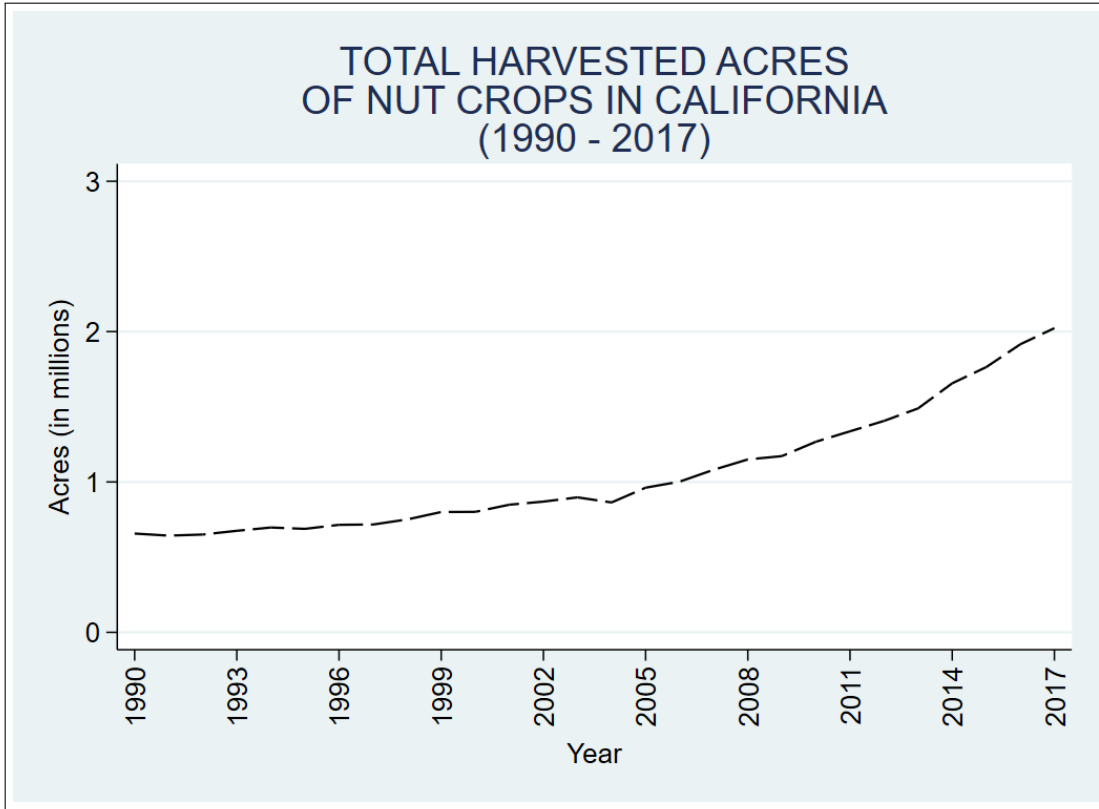

California Nut Crop Harvested Acres Graphs (1990 - 2017)

Prepared by Zachariah Rutledge
Using California Agricultural Commisioners' Reports*

*Data retrieved from: https://www.nass.usda.gov/Statistics_by_State/California/Publications/AgComm/index.php

Total Nut Crop Harvested Acres

Log Nut Crop Harvested Acres

Nut Crop Harvested Acres

TOTAL (LOG) HARVESTED ACRES
OF WALNUTS ENGLISH
IN CALIFORNIA
(1990 - 2017)

TOTAL HARVESTED ACRES
OF WALNUTS ENGLISH
IN CALIFORNIA
(1990 - 2017)