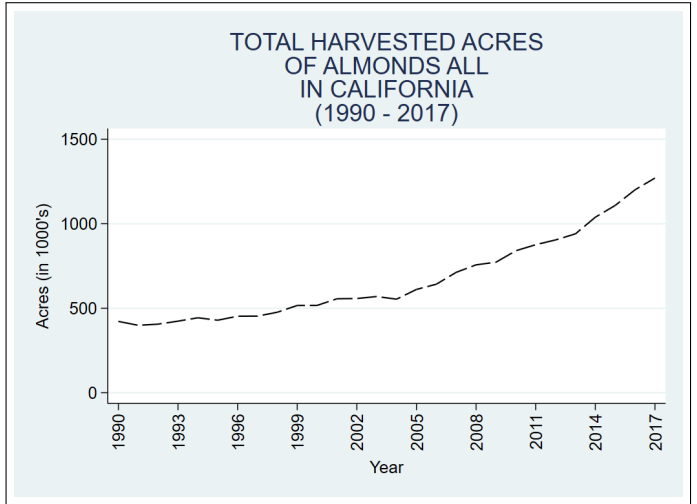

California Nut Crop Harvested Acres Graphs (1990 - 2017)

Prepared by Zachariah Rutledge
Using California Agricultural Commisioners' Reports*

*Data retrieved from: https://www.nass.usda.gov/Statistics_by_State/California/Publications/AgComm/index.php

Total Nut Crop Harvested Acres

Log Nut Crop Harvested Acres

Nut Crop Harvested Acres

TOTAL (LOG) HARVESTED ACRES
OF WALNUTS ENGLISH
IN CALIFORNIA
(1990 - 2017)

TOTAL HARVESTED ACRES
OF WALNUTS ENGLISH
IN CALIFORNIA
(1990 - 2017)