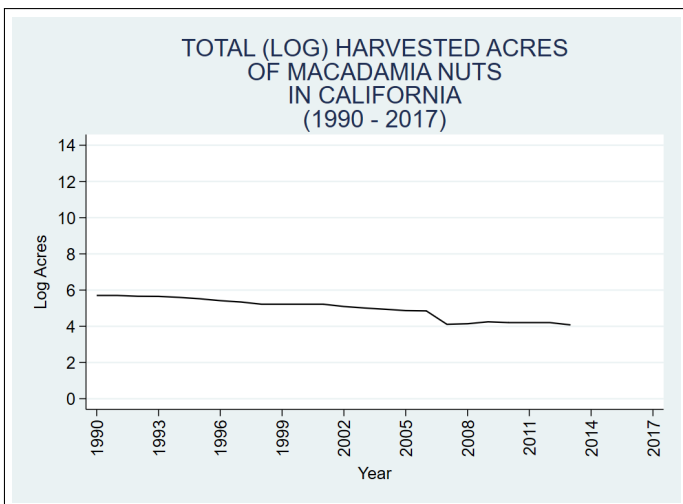

California Nut Crop Harvested Acres Graphs (1990 - 2017)

Prepared by Zachariah Rutledge
Using California Agricultural Commisioners' Reports*

*Data retrieved from: https://www.nass.usda.gov/Statistics_by_State/California/Publications/AgComm/index.php

Total Nut Crop Harvested Acres

Log Nut Crop Harvested Acres

Nut Crop Harvested Acres

TOTAL (LOG) HARVESTED ACRES
OF WALNUTS ENGLISH
IN CALIFORNIA
(1990 - 2017)

TOTAL HARVESTED ACRES
OF WALNUTS ENGLISH
IN CALIFORNIA
(1990 - 2017)