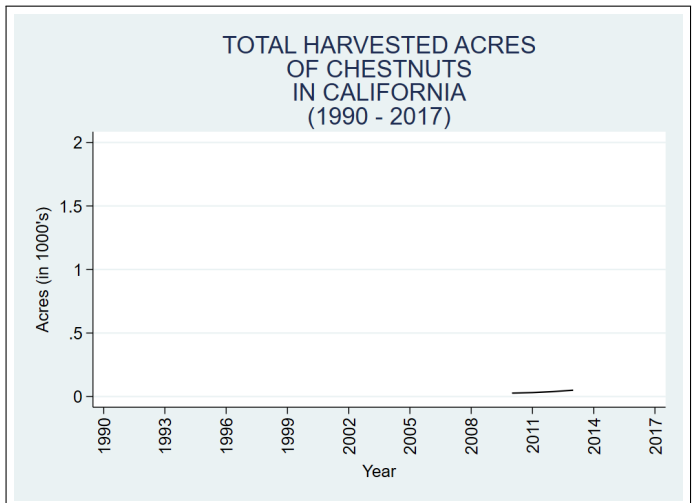

California Nut Crop Harvested Acres Graphs (1990 - 2017)

Prepared by Zachariah Rutledge
Using California Agricultural Commisioners' Reports*

*Data retrieved from: https://www.nass.usda.gov/Statistics_by_State/California/Publications/AgComm/index.php

Total Nut Crop Harvested Acres

Log Nut Crop Harvested Acres

Nut Crop Harvested Acres

TOTAL (LOG) HARVESTED ACRES
OF WALNUTS ENGLISH
IN CALIFORNIA
(1990 - 2017)

TOTAL HARVESTED ACRES
OF WALNUTS ENGLISH
IN CALIFORNIA
(1990 - 2017)