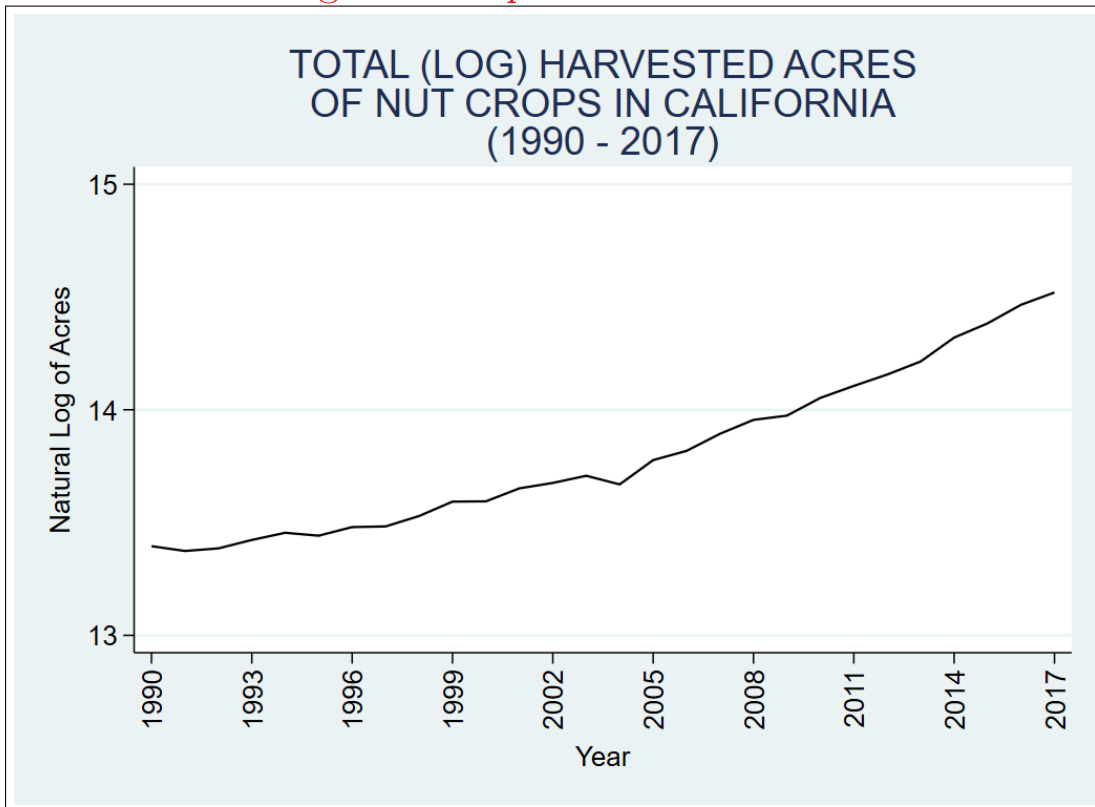

California Nut Crop Harvested Acres Graphs (1990 - 2017)

Prepared by Zachariah Rutledge
Using California Agricultural Commisioners' Reports*

*Data retrieved from: https://www.nass.usda.gov/Statistics_by_State/California/Publications/AgComm/index.php

Total Nut Crop Harvested Acres

Log Nut Crop Harvested Acres

Nut Crop Harvested Acres

TOTAL (LOG) HARVESTED ACRES
OF WALNUTS ENGLISH
IN CALIFORNIA
(1990 - 2017)

TOTAL HARVESTED ACRES
OF WALNUTS ENGLISH
IN CALIFORNIA
(1990 - 2017)