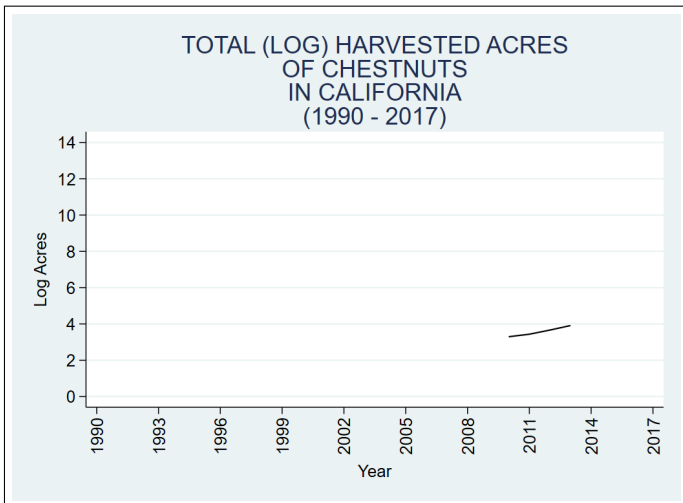

California Nut Crop Harvested Acres Graphs (1990 - 2017)

Prepared by Zachariah Rutledge
Using California Agricultural Commisioners' Reports*

*Data retrieved from: https://www.nass.usda.gov/Statistics_by_State/California/Publications/AgComm/index.php

Total Nut Crop Harvested Acres

Log Nut Crop Harvested Acres

Nut Crop Harvested Acres

TOTAL (LOG) HARVESTED ACRES
OF WALNUTS ENGLISH
IN CALIFORNIA
(1990 - 2017)

TOTAL HARVESTED ACRES
OF WALNUTS ENGLISH
IN CALIFORNIA
(1990 - 2017)