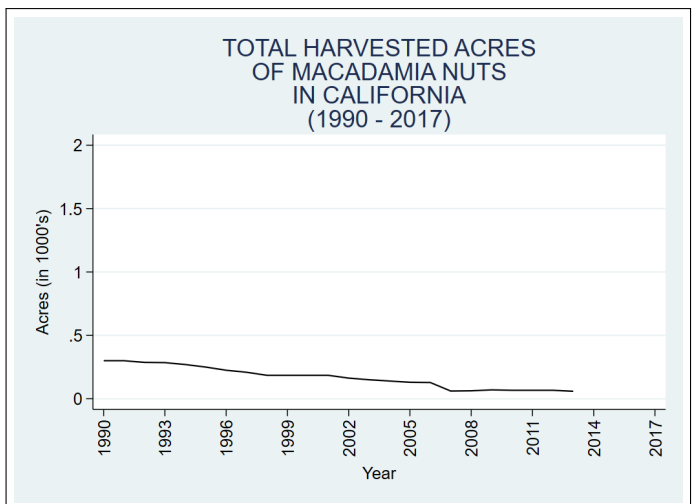

California Nut Crop Harvested Acres Graphs (1990 - 2017)

Prepared by Zachariah Rutledge
Using California Agricultural Commisioners' Reports*

*Data retrieved from: https://www.nass.usda.gov/Statistics_by_State/California/Publications/AgComm/index.php

Total Nut Crop Harvested Acres

Log Nut Crop Harvested Acres

Nut Crop Harvested Acres

TOTAL (LOG) HARVESTED ACRES
OF WALNUTS ENGLISH
IN CALIFORNIA
(1990 - 2017)

TOTAL HARVESTED ACRES
OF WALNUTS ENGLISH
IN CALIFORNIA
(1990 - 2017)